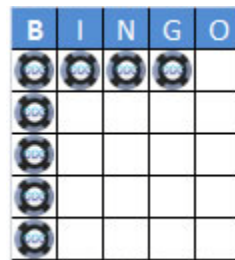

Saturday Bingo

Spectrum Bingo - 7 – 11

White \$100.00
Green \$200.00
Red \$300.00

Hardway Bingo

\$100.00

Double Hardway Bingo

\$250.00

Inside Round Robin

\$300.00

Eight Around

\$150.00

Missing Link

\$300.00

Coverall

\$1000.00

Total \$2,800.00+

4 POSTAGE STAMPS

Double Postage Stamp

Indian Star

8 Around Any Position

7 -11

PRICES

12 Total Faces (9 cards & Adm.) + 2 Spectrum Sheets (12 cards) \$20.00

18 Total Faces (15 cards & Adm.) + 3 Spectrum Sheets (18 cards) \$25.00