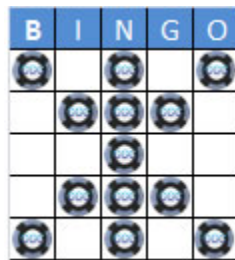

Saturday Bingo

Spectrum Bingo - 7 – 11

White \$100.00
Green \$200.00
Red \$300.00

Hardway Bingo

\$100.00

Double Hardway Bingo

\$250.00

Inside Round Robin

\$300.00

Eight Around

\$150.00

Missing Link

\$300.00

Coverall

\$1000.00

Total \$2,800.00+

4 POSTAGE STAMPS

Double Postage Stamp

Indian Star

8 Around Any Position

7 -11

PRICES

12 Total Faces (9 cards & Adm.) + 2 Spectrum Sheets (12 cards) \$20.00

18 Total Faces (15 cards & Adm.) + 3 Spectrum Sheets (18 cards) \$25.00